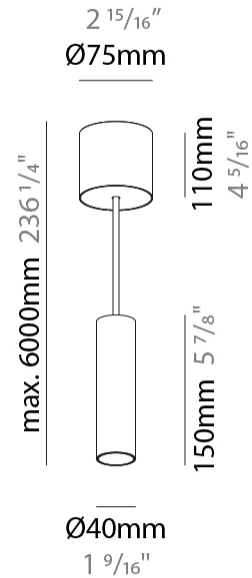

GENERAL

Series: Hangover
Subseries: Hangover Monopoint Surface Canopy
Brand: Prolicht
Division: Architectural
Mounting Type: Suspension
Mounting Location: Ceiling
Subcategory: Pendant

PHYSICAL

Shape: Cylinder
Diameter (mm): 40
Diameter (in): 1 9/16
Height (mm): 150
Height (in): 5 7/8
Max. Overall Height (mm): 2150
Max. Overall Height (in): 84 5/8
Light Distribution: Downlight
Weight (kg): 0.75
Weight (lbs): 1.65
Diffuser: Shine Ring 0-6
Fixture Finish: SSR / BKV / CWI / CRY / HAB / UFT / ITA / RUA / FTG / MYG / LOD / PUS / FRO / FUP / KIA / POP / BLS / SPG / MEY / GOH / GUM / CHC / COM / ABZ / JAG / OBR / MOS / ROR
Fixture Material: Aluminum
Cable Details: 2000mm / 6000mm Cable in White / Black / Orange / Red

LED

Number of LEDs: 1
Color Temperature (°K): 2700 / 3000 / 4000
Max. Delivered Lumen (lm): 842
CRI: >90 CRI
Lamp Life (hrs): 50000

OPTICAL

Reflector: 40 / 50

RATINGS AND CERTIFICATIONS

Certified By: Certified for North American Standards
IP rating: IP20

GENERAL

Series: Hangover
Subseries: Hangover Monopoint Surface Canopy
Brand: Prolicht
Division: Architectural
Mounting Type: Suspension
Mounting Location: Ceiling
Subcategory: Pendant

PHYSICAL

Shape: Cylinder
Diameter (mm): 40
Diameter (in): 1 ⁹ / ₁₆
Height (mm): 300
Height (in): 11 ¹³ / ₁₆
Max. Overall Height (mm): 2300
Max. Overall Height (in): 90 ⁹ / ₁₆
Light Distribution: Downlight
Diffuser: Shine Ring 0-6
Fixture Finish: SSR / BKV / CWI / CRY / HAB / UFT / ITA / RUA / FTG / MYG / LOD / PUS / FRO / FUP / KIA / POP / BLS / SPG / MEY / GOH / GUM / CHC / COM / ABZ / JAG / OBR / MOS / ROR
Fixture Material: Aluminum
Cable Details: 2000mm / 6000mmm Cable in White / Black / Orange / Red